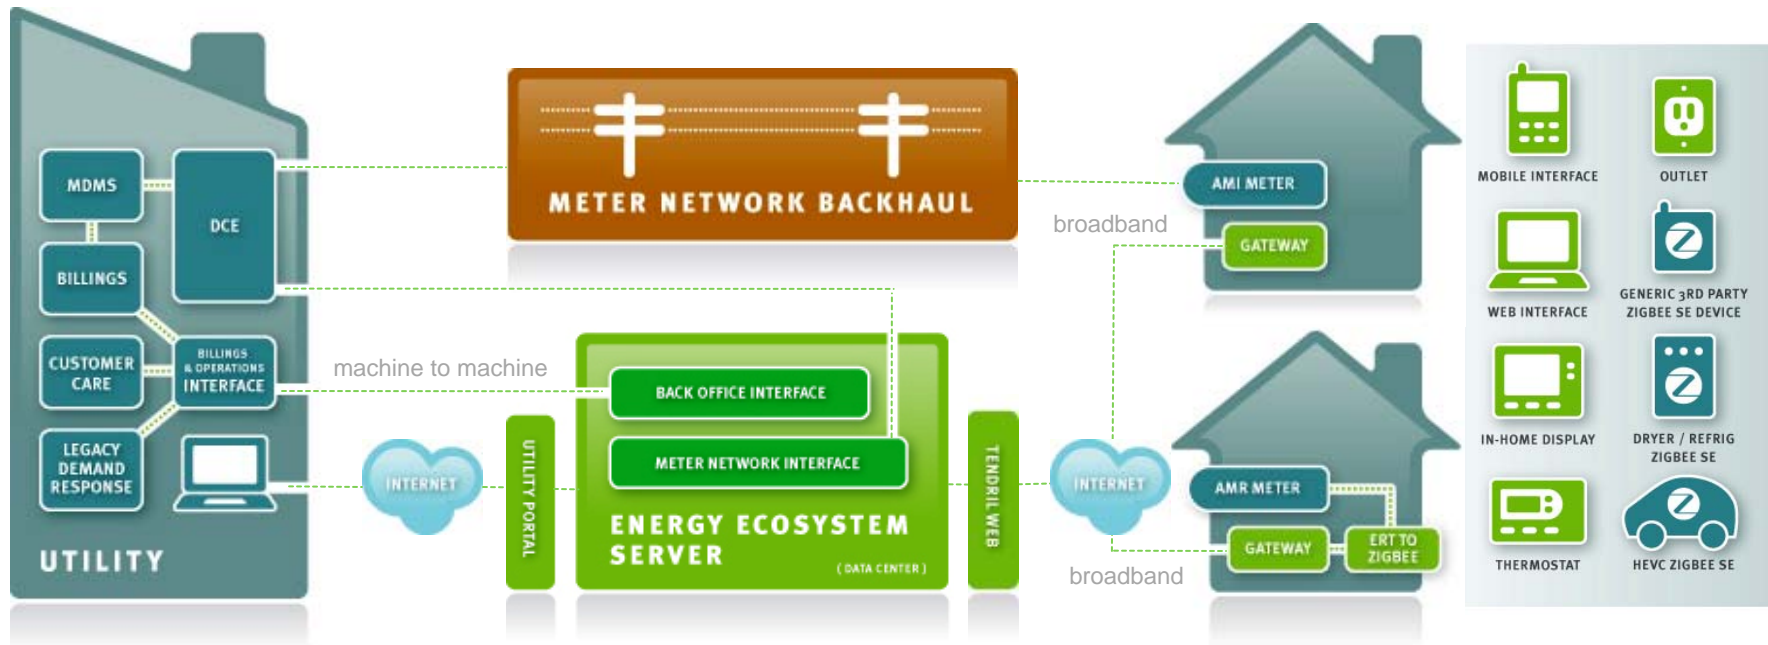

Solution Overview
Kent Dickson, SVP Engineering

Tendril Snapshot

- Founded in 2004
- Headquartered in Boulder, Colorado
- Core skills in building open, extensible software platforms and in-home wireless devices
- Enabling the operating environment for the energy management world
 - Core solution – Tendril Residential Energy Ecosystem (TREE)

Tendril Residential Energy Ecosystem

Tendril In-Home Smart Devices

Tendril Volt (outlet)

Tendril Insight (in-home display)

Tendril Transport
(gateway)

Tendril Set-Point
(thermostat)

Third Party
Smart Energy Devices

Vantage Portal for Consumers

Explore Consumption

Estimate Bill

Manage & Control Devices

Go Mobile

The TREE Platform

- The TREE Operating environment for the energy management world
 - Software that links in-home devices to enterprise-class computing environments
 - Open and extensible communications platform managing
 - Messaging
 - Security
 - Privacy
 - Upgradeability